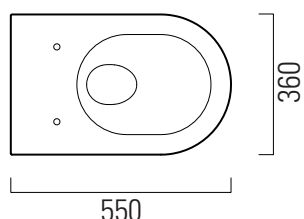

Note

1. 1 - Non è consigliato l'impiego di cassette di scarico esterne ed impianti dotati di rubinetto flussometro.
   We do not recommend the use of external flushing cisterns and systems endowed with flushometer valves.
2. 2 - Extraglaze solo per smaltatura lucida
   Extraglaze only for glossy glaze