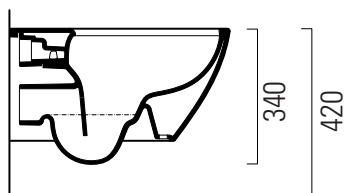

Note

1. 1 - Non è consigliato l'impiego di cassette di scarico esterne ed impianti dotati di rubinetto flussometro.
   We do not recommend the use of external flushing cisterns and systems endowed with flushometer valves.
2. 2 - Extraglaze solo per smaltatura lucida
   Extraglaze only for glossy glaze