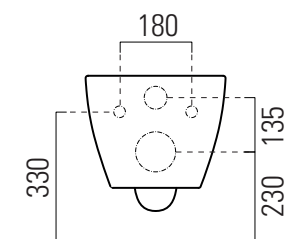

Note

1. 1 - Non è consigliato l'impiego di cassette di scarico esterne ed impianti dotati di rubinetto flussometro.
   We do not recommend the use of external flushing cisterns and systems endowed with flushometer valves.
2. 2 - Extraglaze solo per smaltatura lucida
   Extraglaze only for glossy glaze