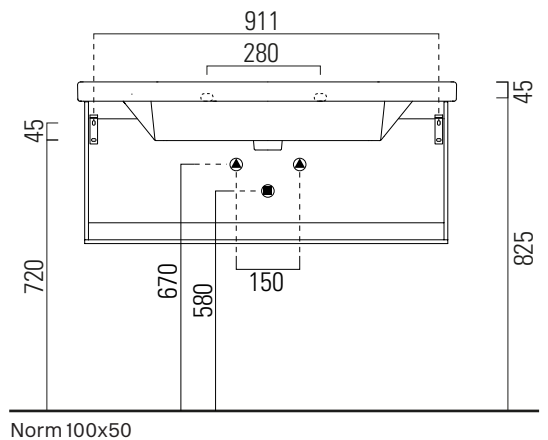

Per lavabi - For washbasins	Codici - Codes
Nubes 100x50	☐ 9623111 ☐ 9623109 ☒ 9623126
Norm 100x50	☐ 8633111

Si consiglia l'uso della piletta (art. PCS) e sifone con altezza ridotta (art. MMBSIFR).
We recommend the use of the drain (art. PCS) and siphon with reduced height (art. MMBSIFR).