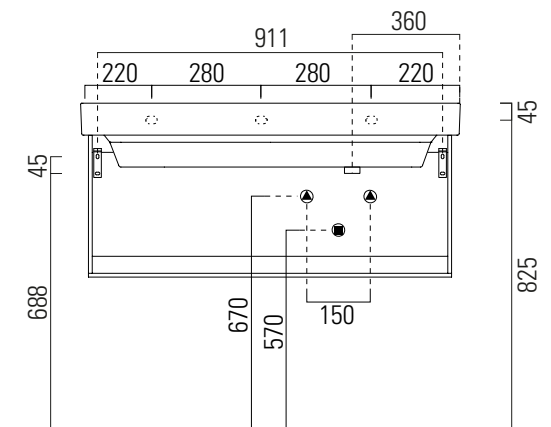

Nubes 100x50 piano dx - right top

Nubes 100x50 piano sx - left top