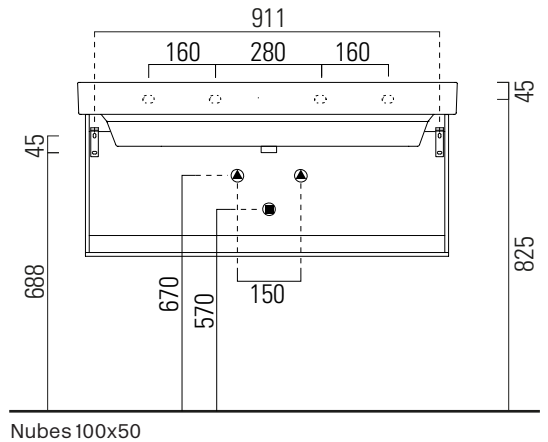

Per lavabi - For washbasins	Codici - Codes
Nubes 100x50	☐ 9623111 ☐ 9623109 ☒ 9623126
Norm 100x50	☐ 8633111

Si consiglia l'uso della piletta (art. PCS) e sifone con altezza ridotta (art. MMBSIFR).
We recommend the use of the drain (art. PCS) and siphon with reduced height (art. MMBSIFR).