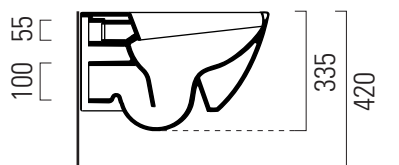

Pura

50×36 swirlflush

Wc
50×36 cm
22,8 kg

Wc sospeso swirlflush con sistema di fissaggio dal basso.
Wall-hung wc swirlflush installation with concealed fastening.

CE

swirlflush® extraglaze antibacterial® quickrelease softclose

Colori - Colours	Codici - Codes	Fori - Tapholes
○ Bianco lucido - White glossy	881611	-
● Agave	881604	-
● Ardesia	881626	-
○ Bianco opaco - Matte white	881609	-
● Bistro	881616	-
● Cenere	881617	-
● Creta	881608	-
● Ghiaccio	881615	-
● Tortora	881605	-

Note

- 1 - Non è consigliato l'impiego di cassette di scarico esterne o impianti dotati di rubinetto flussometro.
  We do not recommend the use of external flushing cisterns or systems endowed with flushometer valves.
- 2 - Extraglaze solo per smaltatura lucida
  Extraglaze only for glossy glaze

Testato con i seguenti dispositivi di scarico | Tested with the following flushing mechanisms

GEBERIT art. 109.770.00.1; art. 110.358.00.5; art. 110.770.00.1; art. 111.005.00.1; art. 111.300.00.5 - VIEGA art. 606 664; art. 704 070 - VALSIR art. VS0859355 - OLI art. OL0601681 - TECE art. 9.300.000