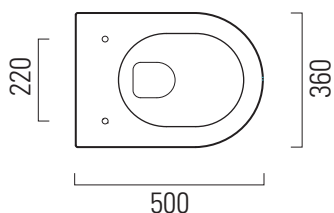

Pura

50×36 swirlflush

Wc
50×36 cm
22,8 kg

Wc sospeso swirlflush con sistema di fissaggio dal basso.
Wall-hung wc swirlflush installation with concealed fastening.

CE

swirlflush® extraglaze antibacterial® quickrelease softclose

Colori - Colours	Codici - Codes	Fori - Tapholes
○ Bianco lucido - White glossy	881611	-
● Agave	881604	-
● Ardesia	881626	-
○ Bianco opaco - Matte white	881609	-
● Bistro	881616	-
● Cenere	881617	-
● Creta	881608	-
● Ghiaccio	881615	-
● Tortora	881605	-

Note

- 1 - Non è consigliato l'impiego di cassette di scarico esterne o impianti dotati di rubinetto flussometro.
  We do not recommend the use of external flushing cisterns or systems endowed with flushometer valves.
- 2 - Extraglaze solo per smaltatura lucida
  Extraglaze only for glossy glaze

Testato con i seguenti dispositivi di scarico | Tested with the following flushing mechanisms

GEBERIT art. 109.770.00.1; art. 110.358.00.5; art. 110.770.00.1; art. 111.005.00.1; art. 111.300.00.5 - VIEGA art. 606 664; art. 704 070 - VALSIR art. VS0859355 - OLI art. OL0601681 - TECE art. 9.300.000