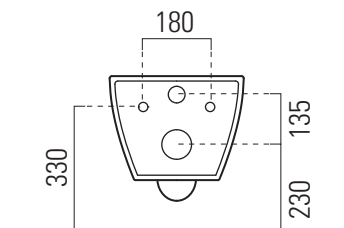

Pura

50×36 swirlflush

Wc
50×36 cm
22,8 kg

Wc sospeso swirlflush con sistema di fissaggio dal basso.
Wall-hung wc swirlflush installation with concealed fastening.

CE

swirlflush® extraglaze antibacterial® quickrelease softclose

Colori - Colours	Codici - Codes	Fori - Tapholes
○ Bianco lucido - White glossy	881611	-
● Agave	881604	-
● Ardesia	881626	-
○ Bianco opaco - Matte white	881609	-
● Bistro	881616	-
● Cenere	881617	-
● Creta	881608	-
● Ghiaccio	881615	-
● Tortora	881605	-

Note

- 1 - Non è consigliato l'impiego di cassette di scarico esterne o impianti dotati di rubinetto flussometro.
  We do not recommend the use of external flushing cisterns or systems endowed with flushometer valves.
- 2 - Extraglaze solo per smaltatura lucida
  Extraglaze only for glossy glaze

Testato con i seguenti dispositivi di scarico | Tested with the following flushing mechanisms

GEBERIT art. 109.770.00.1; art. 110.358.00.5; art. 110.770.00.1; art. 111.005.00.1; art. 111.300.00.5 - VIEGA art. 606 664; art. 704 070 - VALSIR art. VS0859355 - OLI art. OL0601681 - TECE art. 9.300.000