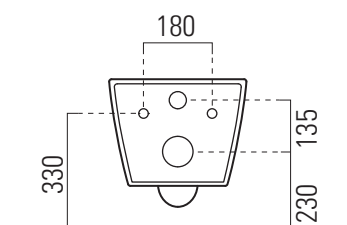

Kube X

[info](#)

50×36 swirlflush

Wc
50×36 cm
22 kg

Wc sospeso swirlflush con sistema di fissaggio dal basso.
Wall-hung wc swirlflush installation with concealed fastening.

CE

swirlflush® extraglazeantibacterial® quickrelease softclose

Colori - Colours	Codici - Codes	Fori - Tapholes
○ Bianco lucido - White glossy	941611	
◐ Bianco opaco - Matt white	941609	
● Ardesia	941626	

Note

1. 1 - Non è consigliato l'impiego di cassette di scarico esterne o impianti dotati di rubinetto flussometro.
   We do not recommend the use of external flushing cisterns or systems endowed with flushometer valves.
2. 2 - Extraglaze solo per smaltatura lucida
   Extraglaze only for glossy glaze

Testato con i seguenti dispositivi di scarico | Tested with the following flushing mechanisms

GEBERIT art. 109.770.00.1; art. 110.358.00.5; art. 110.770.00.1; art. 111.300.00.5; art. 131.010.SK.1 - VIEGA art. 606 664; art. 704 070 - VALSIR art. VS0859355 - OLI art. OL0601681 - TECE art. 9.300.000