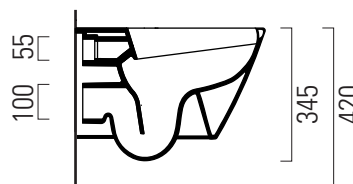

Kube X

[info](#)

50×36 swirlflush

Wc
50×36 cm
22 kg

Wc sospeso swirlflush con sistema di fissaggio dal basso.
Wall-hung wc swirlflush installation with concealed fastening.

CE

swirlflush® extraglazeantibacterial® quickrelease softclose

Colori - Colours	Codici - Codes	Fori - Tapholes
○ Bianco lucido - White glossy	941611	
◐ Bianco opaco - Matt white	941609	
● Ardesia	941626	

Note

1. 1 - Non è consigliato l'impiego di cassette di scarico esterne o impianti dotati di rubinetto flussometro.
   We do not recommend the use of external flushing cisterns or systems endowed with flushometer valves.
2. 2 - Extraglaze solo per smaltatura lucida
   Extraglaze only for glossy glaze

Testato con i seguenti dispositivi di scarico | Tested with the following flushing mechanisms

GEBERIT art. 109.770.00.1; art. 110.358.00.5; art. 110.770.00.1; art. 111.300.00.5; art. 131.010.SK.1 - VIEGA art. 606 664; art. 704 070 - VALSIR art. VS0859355 - OLI art. OL0601681 - TECE art. 9.300.000