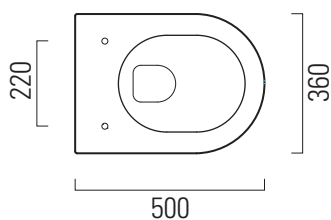

Kube X

[info](#)

50×36 swirlflush

Wc
50×36 cm
22 kg

Wc sospeso swirlflush con sistema di fissaggio dal basso.
Wall-hung wc swirlflush installation with concealed fastening.

CE

swirlflush® extraglazeantibacterial® quickrelease softclose

Colori - Colours	Codici - Codes	Fori - Tapholes
○ Bianco lucido - White glossy	941611	
◐ Bianco opaco - Matt white	941609	
● Ardesia	941626	

Note

1. 1 - Non è consigliato l'impiego di cassette di scarico esterne o impianti dotati di rubinetto flussometro.
   We do not recommend the use of external flushing cisterns or systems endowed with flushometer valves.
2. 2 - Extraglaze solo per smaltatura lucida
   Extraglaze only for glossy glaze

Testato con i seguenti dispositivi di scarico | Tested with the following flushing mechanisms

GEBERIT art. 109.770.00.1; art. 110.358.00.5; art. 110.770.00.1; art. 111.300.00.5; art. 131.010.SK.1 - VIEGA art. 606 664; art. 704 070 - VALSIR art. VS0859355 - OLI art. OL0601681 - TECE art. 9.300.000